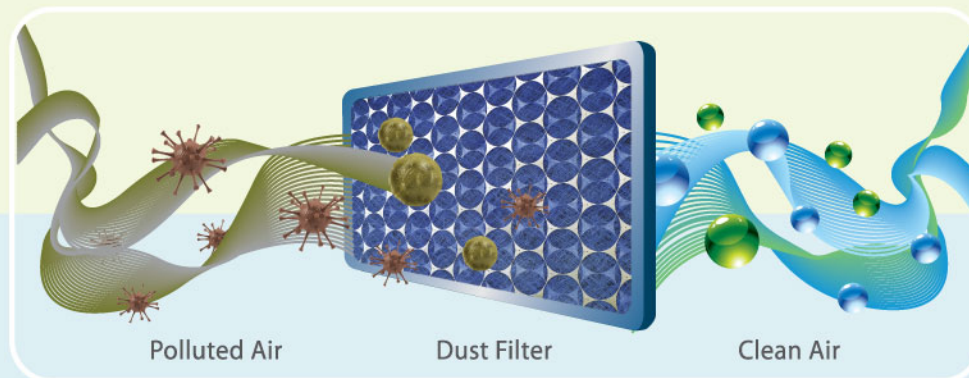

2 Star 0.75TR
1TR/1.5 TR

2 Star 1.5TR/2TR
3 Star 1.5TR

Bring energy-savings home.
Bring office-like cooling home.

2014
STAR RATED
AIRCONDITIONER

Blue Star's star rated range of Window ACs bring together the benefits of superior cooling, energy-saving performance and aesthetic looks, all in one unit.

Available in 3 star and 2 star ratings, these ACs offers you nothing but the best. With multi fan speeds to choose from, an auto-restart with memory function, a filter check LED on the front panel and cordless LCD remote; this AC is specially designed keeping all your needs in mind.

Features

Multi-Fan Speed

Cleanable Panel

Dry Mode

Auto Restart with Memory Backup

Anti-Corrosive Blue Fin Condenser*

ON/OFF Timer

Sleep Mode

Auto Mode

Filter Check LED**

Hydrophilic Blue Fins Evaporator

Self Diagnosis

Anti-Freeze Thermostat

High Efficiency Rotary Compressor

Powder-Coated Outer Body

Elegant Remote Control